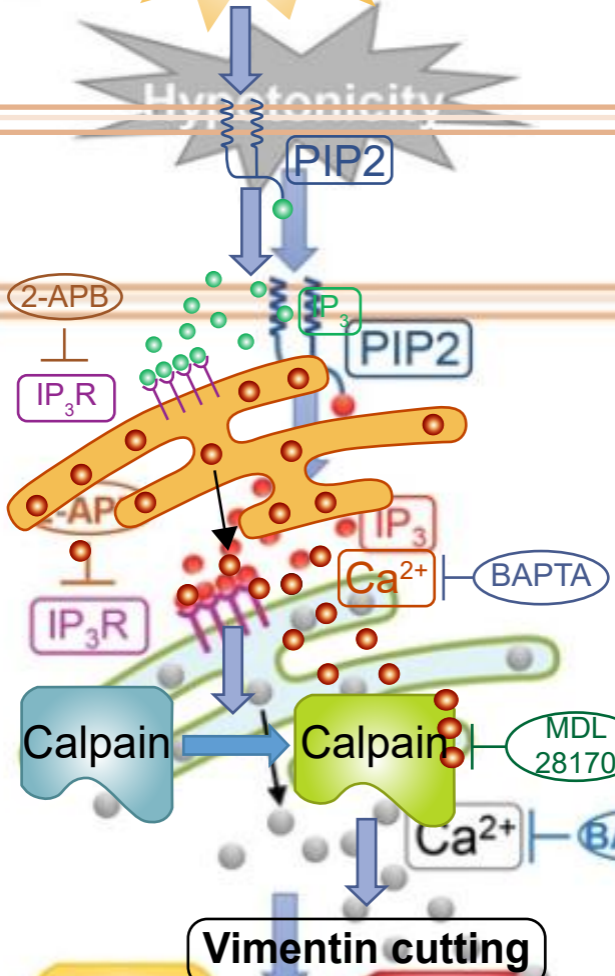

A

Hypotonicity

ILLUSTRATION CREATION REPORT

Job code: CATER_352

Your **Illustration** has been created by our graphics expert based on your instructions and preferences. If you have any questions or comments about this, please let us know.

Summary of specifications for the Illustration

| Parameters | Specifications |
|-------------------------------|----------------|
| Orientation | Portrait |
| Height (inches / cm) | 153.5 |
| Width (inches / cm) | 90 |
| Resolution (+ max print size) | 1000 |
| File formats provided | TIFF/EPS/PDF |